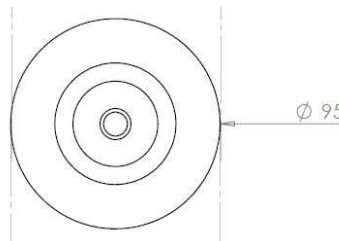

Darklight Version