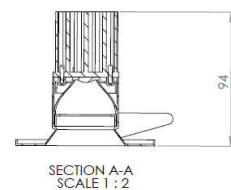

Darklight Version