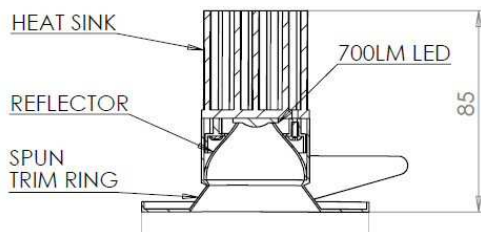

Sovereign® Mini LED Downlight

A high quality miniature LED downlight designed and produced in the UK as a realistic replacement for existing MR16 Halogen units. Incorporating the latest Bridgelux ES Star Gen3 LED array with passive heat-sink technology with the neutral white version providing a genuine "as installed" 73 lm/W. High quality aluminium components used throughout for optimum heat dissipation and minimal weight. Aluminium bezel designed to minimise glare, with optional dark light version also available. Supplied complete with high efficiency LED driver for optimum performance and longevity. Available in choice of Warm White or Neutral White colour temperatures. Suitable for ceiling cut-out from 60mm – 85mm making these units ideal for retrofit applications. Bezel finish white as standard, with other BS/RAL colours to order.

SOVEREIGN® Mini LED Downlight

Cat.No.	Module	Circuit Wattage	Col.Temp.	Lumens	Beam
18153.0500	Bridgelux ES Star	11W	3000°K	740 lm	Flood
18153.0501	Bridgelux ES Star	11W	4000°K	810 lm	Flood
18153D.0500	Bridgelux ES Star	11W	3000°K	740 lm	Darklight
18153D.0501	Bridgelux ES Star	11W	4000°K	810 lm	Darklight

Alternative power outputs available.