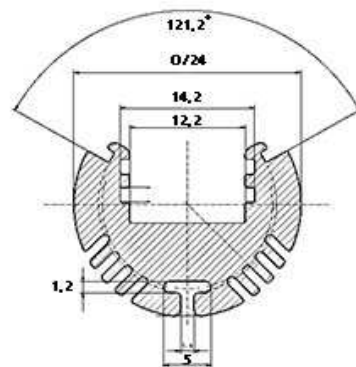

## Sovereign® LED Picture Light

A high quality wall mounted picture light manufactured from ultra slim anodised aluminium tubular extrusion with semi-transparent polycarbonate lens and moulded end caps to form an enclosed unit incorporating the latest Sovereign® high efficiency SMD LED strip. Supplied complete with extruded aluminium wall bracket with concealed cable channel and leads for connection to remote 12V DC driver (order separately). Supplied as standard fitted with high power 14.4W/mtr LED strip with other outputs available. Standard lengths as shown below, but any length can be supplied (max 2mts per section). Anodised silver finish.

### Sovereign® LED Picture Light

Cat.No	Module Length	Col Temp	Wattage
18380.0000	310mm	3000°	4.3W
18380.0001	310mm	5500°	4.3W
18381.0000	610mm	3000°	8.6W
18381.0001	610mm	5500°	8.6W
18382.0002	910mm	3000°	12.9W
18382.0001	910mm	5500°	12.9W