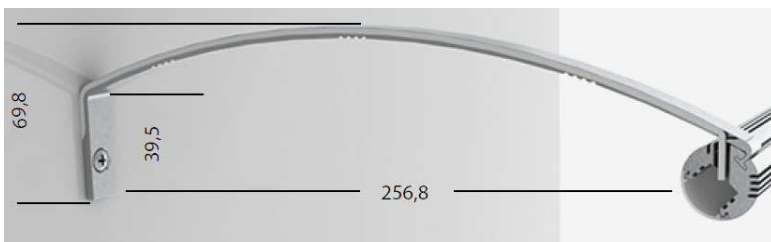

## Sovereign® LED Picture Light

A high quality wall mounted picture light manufactured from ultra slim anodised aluminium tubular extrusion with semi-transparent polycarbonate lens and moulded end caps to form an enclosed unit incorporating the latest Sovereign® high efficiency SMD LED strip. Supplied complete with extruded aluminium wall bracket with concealed cable channel and leads for connection to remote 12V DC driver (order separately). Supplied as standard fitted with high power 14.4W/mtr LED strip with other outputs available. Standard lengths as shown below, but any length can be supplied (max 2mts per section). Anodised silver finish.

### Sovereign® LED Picture Light

Cat.No	Module Length	Col Temp	Wattage
18380.0000	310mm	3000°	4.3W
18380.0001	310mm	5500°	4.3W
18381.0000	610mm	3000°	8.6W
18381.0001	610mm	5500°	8.6W
18382.0002	910mm	3000°	12.9W
18382.0001	910mm	5500°	12.9W