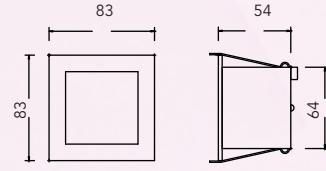

## RECESSED L.E.D. WALL LIGHTS

A range of high quality interior recessed L.E.D. indicator luminaires with integral power supply suitable for a wide range of applications. Manufactured from fabricated housing with die-cast aluminium front bezel which is held in place by two retaining springs for ease of installation. Internal L.E.D. module features side mounted diodes to eliminate light spots on the diffused front glass for even illumination. Available either with pressure spring clips for mounting within a solid surface, or with conventional mounting springs for mounting in plasterboard or ceilings. All versions incorporate integral power supply mounted on rear of housing. Finished in textured silver (RAL9006) as standard. With other colours to order.

**Pressure Spring Clips**

Cat.No.	L.E.D. Colour
R38110/0	Blue
R38110/1	Green
R38110/2	White
R38110/4	Red

**Mounting Springs**

Cat.No.	L.E.D. Colour
R38120/0	Blue
R38120/1	Green
R38120/2	White
R38120/4	Red