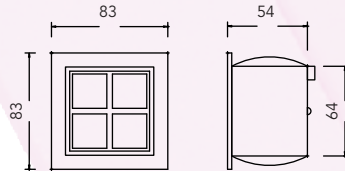

Pressure Spring Clips

Cat.No.	L.E.D. Colour
R38130/0	Blue
R38130/1	Green
R38130/2	White
R38130/4	Red