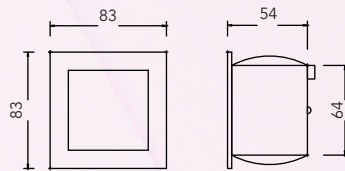

## RECESSED L.E.D. WALL LIGHTS

A range of high quality interior recessed L.E.D. indicator luminaires with integral power supply suitable for a wide range of applications. Manufactured from fabricated housing with die-cast aluminium front bezel which is held in place by two retaining springs for ease of installation. Internal L.E.D. module features side mounted diodes to eliminate light spots on the diffused front glass for even illumination. Available either with pressure spring clips for mounting within a solid surface, or with conventional mounting springs for mounting in plasterboard or ceilings. All versions incorporate integral power supply mounted on rear of housing. Finished in textured silver (RAL9006) as standard. With other colours to order.

**Pressure Spring Clips**

Cat.No.	L.E.D. Colour
R38110/0	Blue
R38110/1	Green
R38110/2	White
R38110/4	Red

**Mounting Springs**

Cat.No.	L.E.D. Colour
R38120/0	Blue
R38120/1	Green
R38120/2	White
R38120/4	Red