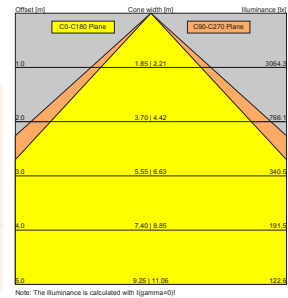

Cat.No.	Lamp Type & Cap	Wattage
Size 1		
S13114.0545	1 x TC-L 2G11	1x40W
S13114.0544	1 x TC-L 2G11	1x55W
Size 2		
S13114.0543	2 x TC-L 2G11	2x40W
S13114.0529	2 x TC-L 2G11	2x55W

Cat.No.	Lamp Type & Cap	Wattage
S99657.0507	2 x TC-L 2G11	2x40W
S99657.0501	2 x TC-L 2G11	2x55W