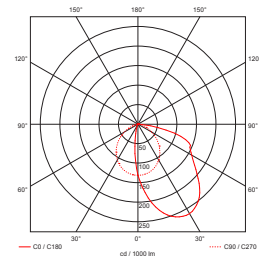

Cat.No.	Lamp Type & Cap	Wattage
Size 1		
S13114.0545	1 x TC-L 2G11	1x40W
S13114.0544	1 x TC-L 2G11	1x55W
Size 2		
S13114.0543	2 x TC-L 2G11	2x40W
S13114.0529	2 x TC-L 2G11	2x55W

Cat.No.	Lamp Type & Cap	Wattage
S99657.0507	2 x TC-L 2G11	2x40W
S99657.0501	2 x TC-L 2G11	2x55W