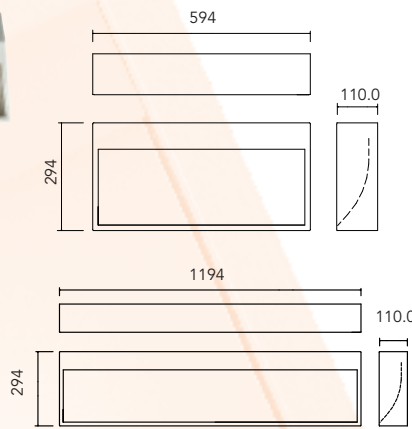

RECESSED ELECTRONIC WALLWASHER & INDIRECT

A range of high quality recessed lay-in modular luminaires designed around the latest energy efficient TC-L compact fluorescent lamps in conjunction with integral HF electronic control gear for maximum efficiency. Housings manufactured from fabricated steel with high purity aluminium reflector systems. HF electronic dimmable gear available on request and may also be specified with integral 3-hour maintained emergency pack. Standard finish white powder coat with other colours to order.

Cat.No.	Lamp Type & Cap	Wattage
Size 1		
S13114.0545	1 x TC-L 2G11	1x40W
S13114.0544	1 x TC-L 2G11	1x55W
Size 2		
S13114.0543	2 x TC-L 2G11	2x40W
S13114.0529	2 x TC-L 2G11	2x55W

Cat.No.	Lamp Type & Cap	Wattage
S99657.0507	2 x TC-L 2G11	2x40W
S99657.0501	2 x TC-L 2G11	2x55W