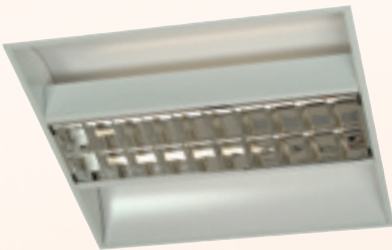

RECESSED ELECTRONIC WALLWASHER & INDIRECT

A range of high quality recessed lay-in modular luminaires designed around the latest energy efficient TC-L compact fluorescent lamps in conjunction with integral HF electronic control gear for maximum efficiency. Housings manufactured from fabricated steel with high purity aluminium reflector systems. HF electronic dimmable gear available on request and may also be specified with integral 3-hour maintained emergency pack. Standard finish white powder coat with other colours to order.

Cat.No.	Lamp Type & Cap	Wattage
Size 1		
S13114.0545	1 x TC-L 2G11	1x40W
S13114.0544	1 x TC-L 2G11	1x55W
Size 2		
S13114.0543	2 x TC-L 2G11	2x40W
S13114.0529	2 x TC-L 2G11	2x55W

Cat.No.	Lamp Type & Cap	Wattage
S99657.0507	2 x TC-L 2G11	2x40W
S99657.0501	2 x TC-L 2G11	2x55W