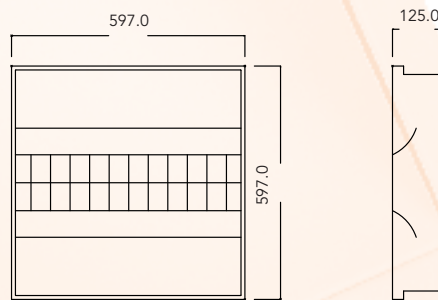

RECESSED ELECTRONIC WALLWASHER & INDIRECT

A range of high quality recessed lay-in modular luminaires designed around the latest energy efficient TC-L compact fluorescent lamps in conjunction with integral HF electronic control gear for maximum efficiency. Housings manufactured from fabricated steel with high purity aluminium reflector systems. HF electronic dimmable gear available on request and may also be specified with integral 3-hour maintained emergency pack. Standard finish white powder coat with other colours to order.

Cat.No.	Lamp Type & Cap	Wattage
Size 1		
S13114.0545	1 x TC-L 2G11	1x40W
S13114.0544	1 x TC-L 2G11	1x55W
Size 2		
S13114.0543	2 x TC-L 2G11	2x40W
S13114.0529	2 x TC-L 2G11	2x55W

Cat.No.	Lamp Type & Cap	Wattage
S99657.0507	2 x TC-L 2G11	2x40W
S99657.0501	2 x TC-L 2G11	2x55W