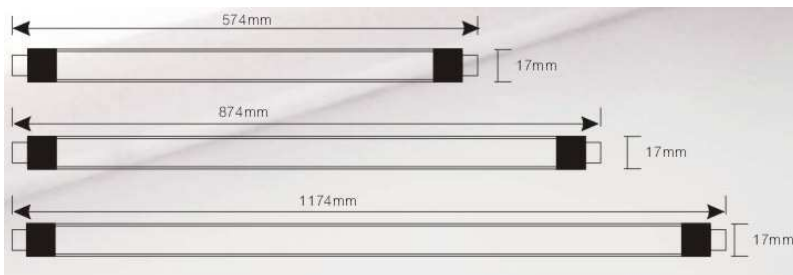

18348

Sovereign® LED Jewellery Cabinet Light

Cat.No	Module Length	Col Temp	Wattage	Lumen Output
18340	574mm	3000°	7W	432 lm
18341	574mm	4200°	7W	432 lm
18342	574mm	6000°	7W	432 lm
18343	874mm	3000°	10W	1050 lm
18344	874mm	4200°	10W	1050 lm
18345	874mm	6000°	10W	1050 lm
18346	1174mm	3000°	14W	1347 lm
18347	1174mm	4200°	14W	1347 lm
18348	1174mm	6000°	14W	1347 lm

Remember to select preferred driver

- 98088 Remote Driver 10W (max)
- 98089 Remote Driver 16W (max)
- 98090 Remote Driver 100W (max)

Full range of flexible LED strips also available including RGB & weatherproof versions