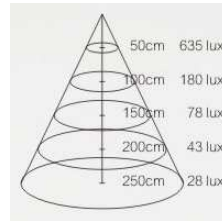

# Sovereign® High Power LED Adjustable Display Light

A high quality surface mounted unit manufactured from ultra slim aluminium extrusion incorporating the latest high power SMD LED modules. Supplied complete with surface mounting brackets and flying leads for connection to approved power supply. Available in three fixed lengths each offering an even wide beam distribution making them suitable for use in cabinets from as little as 600mm in width. Anodised silver finish.

## Sovereign® LED Jewellery Cabinet Light

Cat.No	Module Length	Col Temp	Wattage	Lumen Output
18340	574mm	3000°	7W	432 lm
18341	574mm	4200°	7W	432 lm
18342	574mm	6000°	7W	432 lm
18343	874mm	3000°	10W	1050 lm
18344	874mm	4200°	10W	1050 lm
18345	874mm	6000°	10W	1050 lm
18346	1174mm	3000°	14W	1347 lm
18347	1174mm	4200°	14W	1347 lm
18348	1174mm	6000°	14W	1347 lm