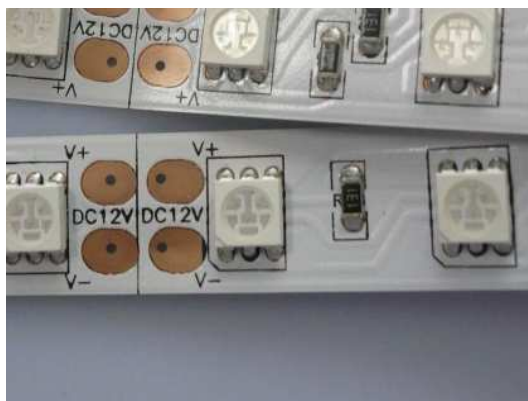

## Sovereign® High Power Flexible LED Strip

Using the very latest in SMD LED technology, our flexible LED strips enable us to offer an excellent lighting solution even for the most challenging situations. This product forms the basis for a wide range of applications including “continuous” runs of LED where the strip can either be fixed straight to the mounting surface or located in an aluminium extrusion for added protection. Applications include jewellery counters, cove lighting, under cabinet lighting etc with an IP68 version available for bathroom or exterior applications. Can be supplied in lengths to suit each application with appropriate power supplies available to suit. Choice of warm white, cool white or RGB versions. Supplied with adhesive tape for fixing as standard.

### Sovereign® High Power Flexible LED Strip

Cat.No	Specification	Col Temp	Wattage per mtr	Lumens per mtr
18350/**	5060 SMD 60/LED per mtr	3000°	14.4W	880 lm
18351/**	5060 SMD 60/LED per mtr	5500°	14.4W	900 lm
18352/**	5060 SMD 60/LED per mtr	7000°	14.4W	900 lm
18353/**	5060 SMD 60/LED per mtr	RGB	14.4W	
18354/**	IP68 5060 SMD 60/LED per mtr	3000°	14.4W	800 lm
18355/**	IP68 5060 SMD 60/LED per mtr	5500°	14.4W	840 lm
18356/**	IP68 5060 SMD 60/LED per mtr	7000°	14.4W	840 lm
18357/**	IP68 5060 SMD 60/LED per mtr	RGB°	14.4W	

/\*\* state length required

Alternative mounting options available

Remember to select relevant driver(s) for required length

98088	Remote Driver 10W (max)
98089	Remote Driver 16W (max)
98092/030	Remote Driver IP65 30W (max)
98092/060	Remote Driver IP65 60W (max)
98092/100	Remote Driver IP65 100W (max)
98092/150	Remote Driver IP65 150W (max)
98093	RGB Controller (shown opposite)