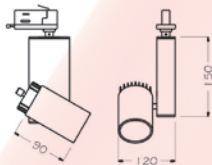

SOVEREIGN® ELECTRONIC LED SPOT

Updated to the very latest Bridgelux ES LED array, this highly successful spotlight now offers even greater efficiency with enhanced performance and particularly low energy consumption. Manufactured in our own Hampshire factory to exacting standards using high quality extruded aluminium profile with machined heatsink for optimum heat dissipation and longevity. Integral high performance LED driver fitted as standard. Available with 3-circuit track adaptor or ceiling plate. Also available with optional built in dimming control making it an ideal choice for museums, galleries etc. Standard colours White (05), Black (04), Silver (21) with other BS/RAL colours to order.

STANDARD BODY STYLE

SHALLOW BODY STYLE

SOVEREIGN® ELECTRONIC LED SPOT

Cat.No	Col Temp	Circuit Wattage	Lumens	Beam	Body Style
18311B/**/0500	3000°	10W	580 lm	Medium	Standard
18311B/**/0501	3000°	10W	580 lm	Medium	Shallow
18312B/**/0500	3000°	10W	580 lm	Flood	Standard
18312B/**/0501	3000°	10W	580 lm	Flood	Shallow
18314B/**/0500	4000°	10W	640 lm	Medium	Standard
18314B/**/0502	4000°	10W	640 lm	Medium	Shallow
18315B/**/0500	4000°	10W	640 lm	Flood	Standard
18315B/**/0501	4000°	10W	640 lm	Flood	Shallow