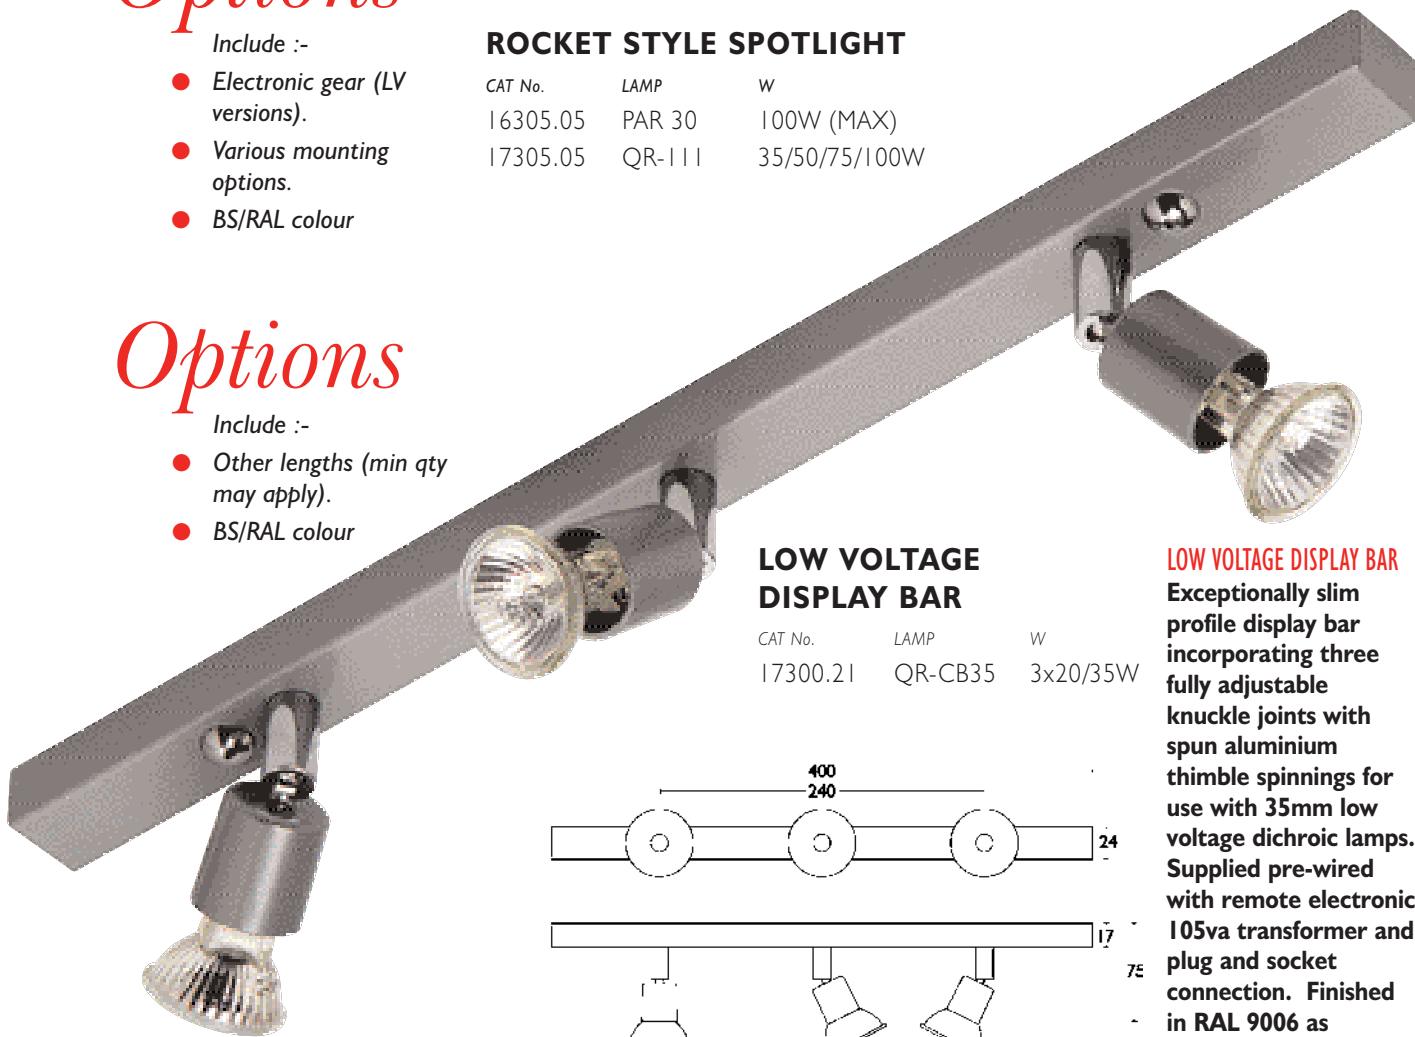

ROCKET STYLE SPOTLIGHT

ROCKET STYLE SPOTLIGHT

A conventionally styled spotlight designed to provide cost effective illumination to display areas. Remote transformers for low voltage version to be ordered separately. Supplied with stirrup mounting bracket. Standard finish white.

Options

Include :-

- Electronic gear (LV versions).
- Various mounting options.
- BS/RAL colour

ROCKET STYLE SPOTLIGHT

CAT No.	LAMP	W
16305.05	PAR 30	100W (MAX)
17305.05	QR-111	35/50/75/100W

Options

Include :-

- Other lengths (min qty may apply).
- BS/RAL colour

LOW VOLTAGE DISPLAY BAR

CAT No.	LAMP	W
17300.21	QR-CB35	3x20/35W

LOW VOLTAGE DISPLAY BAR

Exceptionally slim profile display bar incorporating three fully adjustable knuckle joints with spun aluminium thimble spinnings for use with 35mm low voltage dichroic lamps. Supplied pre-wired with remote electronic 105va transformer and plug and socket connection. Finished in RAL 9006 as standard.