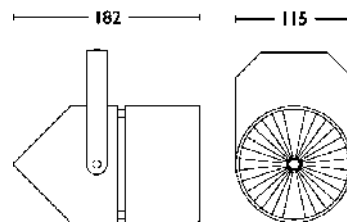

Options

Include :-

- Electronic gear (LV versions).
- Various mounting options.
- BS/RAL colour

ROCKET STYLE SPOTLIGHT

CAT No.	LAMP	W
16305.05	PAR 30	100W (MAX)
17305.05	QR-111	35/50/75/100W

Options

Include :-

- Other lengths (min qty may apply).
- BS/RAL colour

LOW VOLTAGE DISPLAY BAR

CAT No.	LAMP	W
17300.21	QR-CB35	3x20/35W

LOW VOLTAGE DISPLAY BAR

Exceptionally slim profile display bar incorporating three fully adjustable knuckle joints with spun aluminium thimble spinnings for use with 35mm low voltage dichroic lamps. Supplied pre-wired with remote electronic 105va transformer and plug and socket connection. Finished in RAL 9006 as standard.