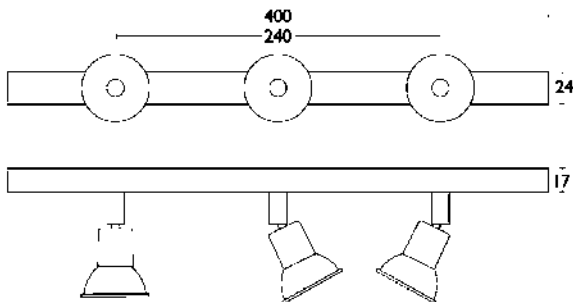

Options

Include :-

- Electronic gear (LV versions).
- Various mounting options.
- BS/RAL colour

ROCKET STYLE SPOTLIGHT

CAT No.	LAMP	W
16305.05	PAR 30	100W (MAX)
17305.05	QR-111	35/50/75/100W

Options

Include :-

- Other lengths (min qty may apply).
- BS/RAL colour

LOW VOLTAGE DISPLAY BAR

CAT No.	LAMP	W
17300.21	QR-CB35	3x20/35W

LOW VOLTAGE DISPLAY BAR

Exceptionally slim profile display bar incorporating three fully adjustable knuckle joints with spun aluminium thimble spinnings for use with 35mm low voltage dichroic lamps. Supplied pre-wired with remote electronic 105va transformer and plug and socket connection. Finished in RAL 9006 as standard.