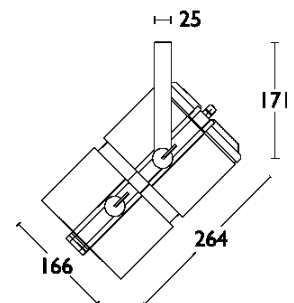

## Options

- Include :-
- Remote gear (one piece body, fixed beam).
  - Various mounting options.
  - BS/RAL colour

A high performance projector with adjustable beam for maximum on-site flexibility. 2-part body in extruded aluminium with injection moulded ancillary components. All standard versions incorporate integral control gear and mounting stirrup.

### SOLOSPOT

CAT No.	LAMP	W	PHOTOMETRY
10310.05	CDM-T	35W	
10311.05	CDM-T	70W	
10312.05	CDM-T	150W	
11309.05	SDW-T	35W	
11310.05	SDW-T	50W	
11311.05	SDW-T	100W	27