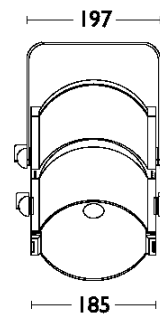

## Options

- Include :-
- Remote gear (one piece body, fixed beam).
  - Various mounting options.
  - BS/RAL colour

A high performance projector with adjustable beam for maximum on-site flexibility. 2-part body in extruded aluminium with injection moulded ancillary components. All standard versions incorporate integral control gear and mounting stirrup.

### SOLOSPOT

CAT No.	LAMP	W	PHOTOMETRY
10310.05	CDM-T	35W	
10311.05	CDM-T	70W	
10312.05	CDM-T	150W	
11309.05	SDW-T	35W	
11310.05	SDW-T	50W	
11311.05	SDW-T	100W	27