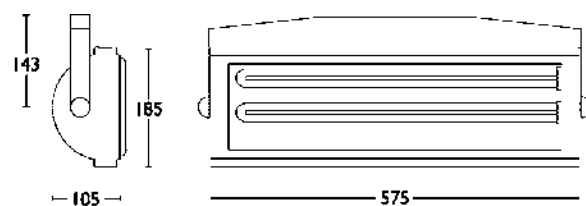

SOLOFLOOD

SIZE 1

CAT No.	LAMP	W	PHOTOMETRY
13394.0504	TC-L	2x18W	

SIZE 2

13395.0502	TC-L	2x24W	
13396.0503	TC-L	2x36W	

SIZE 3

13397.05	TC-L	2x55W	35
13398.05	TC-L	2x80W	35

Designed to provide excellent wall-washing or high levels of ambient lighting. Main housing in extruded aluminium with fabricated aluminium end plates. Supplied with integral HF Electronic control gear and mounting stirrup.

ACCESSORIES

950.3310	LOUVRE ATTACHMENT (SIZE 2)
950.3311	BARN DOOR ATTACHMENT (SIZE 2)
950.3312	GLASS COVER (SIZE 2)
950.3313	LOUVRE ATTACHMENT (SIZE 3)
950.3314	BARN DOOR ATTACHMENT (SIZE 3)
950.3315	GLASS COVER (SIZE 3)
950.1000	CEILING PLATE
950.0011	EURO ADAPTOR

Options

Include :-

- Other lengths eg 1200mm (4x55W).
- Colour filters
- Dimmable gear
- BS/RAL colour

SIZE 2

SIZE 3