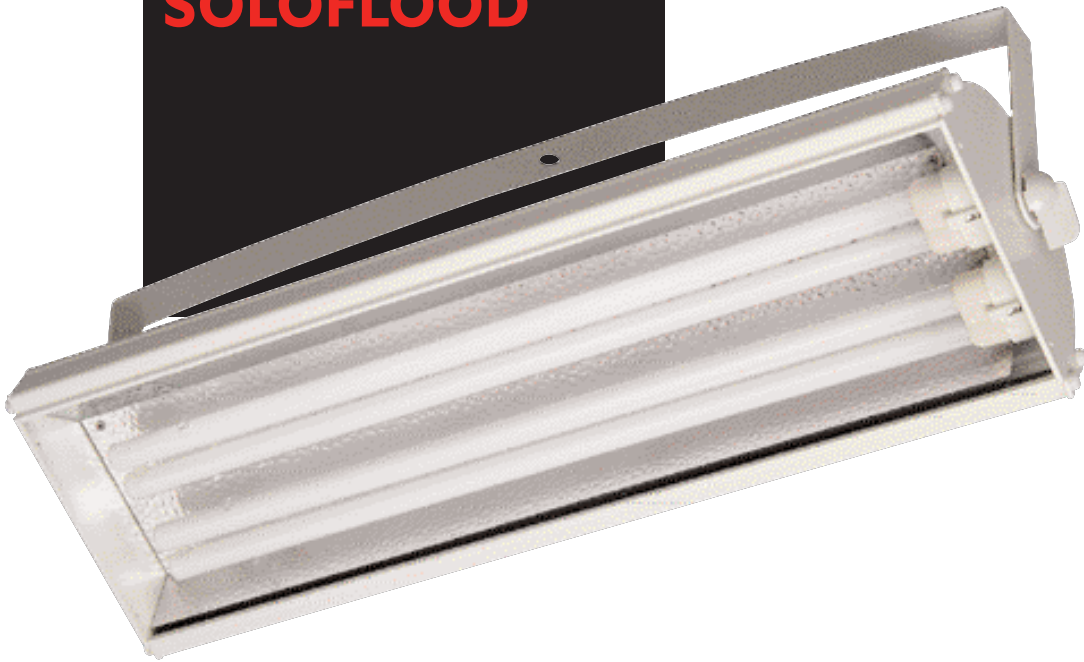

SOLOFLOOD

SIZE 1

CAT No.	LAMP	W	PHOTOMETRY
13394.0504	TC-L	2x18W	

SIZE 2

13395.0502	TC-L	2x24W	
13396.0503	TC-L	2x36W	

SIZE 3

13397.05	TC-L	2x55W	35
13398.05	TC-L	2x80W	35

Designed to provide excellent wall-washing or high levels of ambient lighting. Main housing in extruded aluminium with fabricated aluminium end plates. Supplied with integral HF Electronic control gear and mounting stirrup.

ACCESSORIES

950.3310	LOUVRE ATTACHMENT (SIZE 2)
950.3311	BARN DOOR ATTACHMENT (SIZE 2)
950.3312	GLASS COVER (SIZE 2)
950.3313	LOUVRE ATTACHMENT (SIZE 3)
950.3314	BARN DOOR ATTACHMENT (SIZE 3)
950.3315	GLASS COVER (SIZE 3)
950.1000	CEILING PLATE
950.0011	EURO ADAPTOR

Options

Include :-

- Other lengths eg 1200mm (4x55W).
- Colour filters
- Dimmable gear
- BS/RAL colour

SIZE 2

SIZE 3