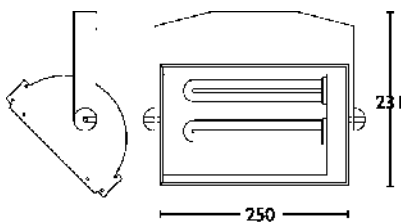

SOLOFLOOD

SIZE 1

CAT No.	LAMP	W	PHOTOMETRY
13394.0504	TC-L	2x18W	

SIZE 2

13395.0502	TC-L	2x24W	
13396.0503	TC-L	2x36W	

SIZE 3

13397.05	TC-L	2x55W	35
13398.05	TC-L	2x80W	35

Designed to provide excellent wall-washing or high levels of ambient lighting. Main housing in extruded aluminium with fabricated aluminium end plates. Supplied with integral HF Electronic control gear and mounting stirrup.

ACCESSORIES

950.3310	LOUVRE ATTACHMENT (SIZE 2)
950.3311	BARN DOOR ATTACHMENT (SIZE 2)
950.3312	GLASS COVER (SIZE 2)
950.3313	LOUVRE ATTACHMENT (SIZE 3)
950.3314	BARN DOOR ATTACHMENT (SIZE 3)
950.3315	GLASS COVER (SIZE 3)
950.1000	CEILING PLATE
950.0011	EURO ADAPTOR

Options

Include :-

- Other lengths eg 1200mm (4x55W).
- Colour filters
- Dimmable gear
- BS/RAL colour

SIZE 2

SIZE 3