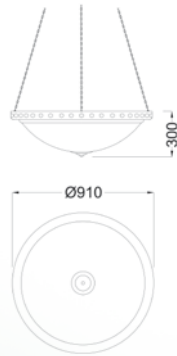

SOVEREIGN® OPAL BOWL PENDANT

A range of large opal bowl pendants providing both direct and indirect illumination using a range of energy efficient compact fluorescent lamps. Optional spill light facility to edge of upper housing with colour gel option (as shown). Supplied without spill light facility as standard. Fitted with integral HF electronic control gear as standard, with dimming & EM versions also available. Supplied c/w 3-chain suspension system. Metalwork and chains in white powder coat finish as standard with other BS/RAL colours to order. Suitable for use with Light Lifter (see page 18) for ease of maintenance.

SOVEREIGN® OPAL BOWL PENDANT

Cat.No	Lamp Type	Wattage	Lumen Output
99239.0500	TC-L 2G11	3x55W	14400 lm
99239.0501	TC-L 2G11	2x55W + 4x36W	21200 lm

Other colours and lamp options available

SOVEREIGN® OPAL BOWL WALL UPLIGHTER